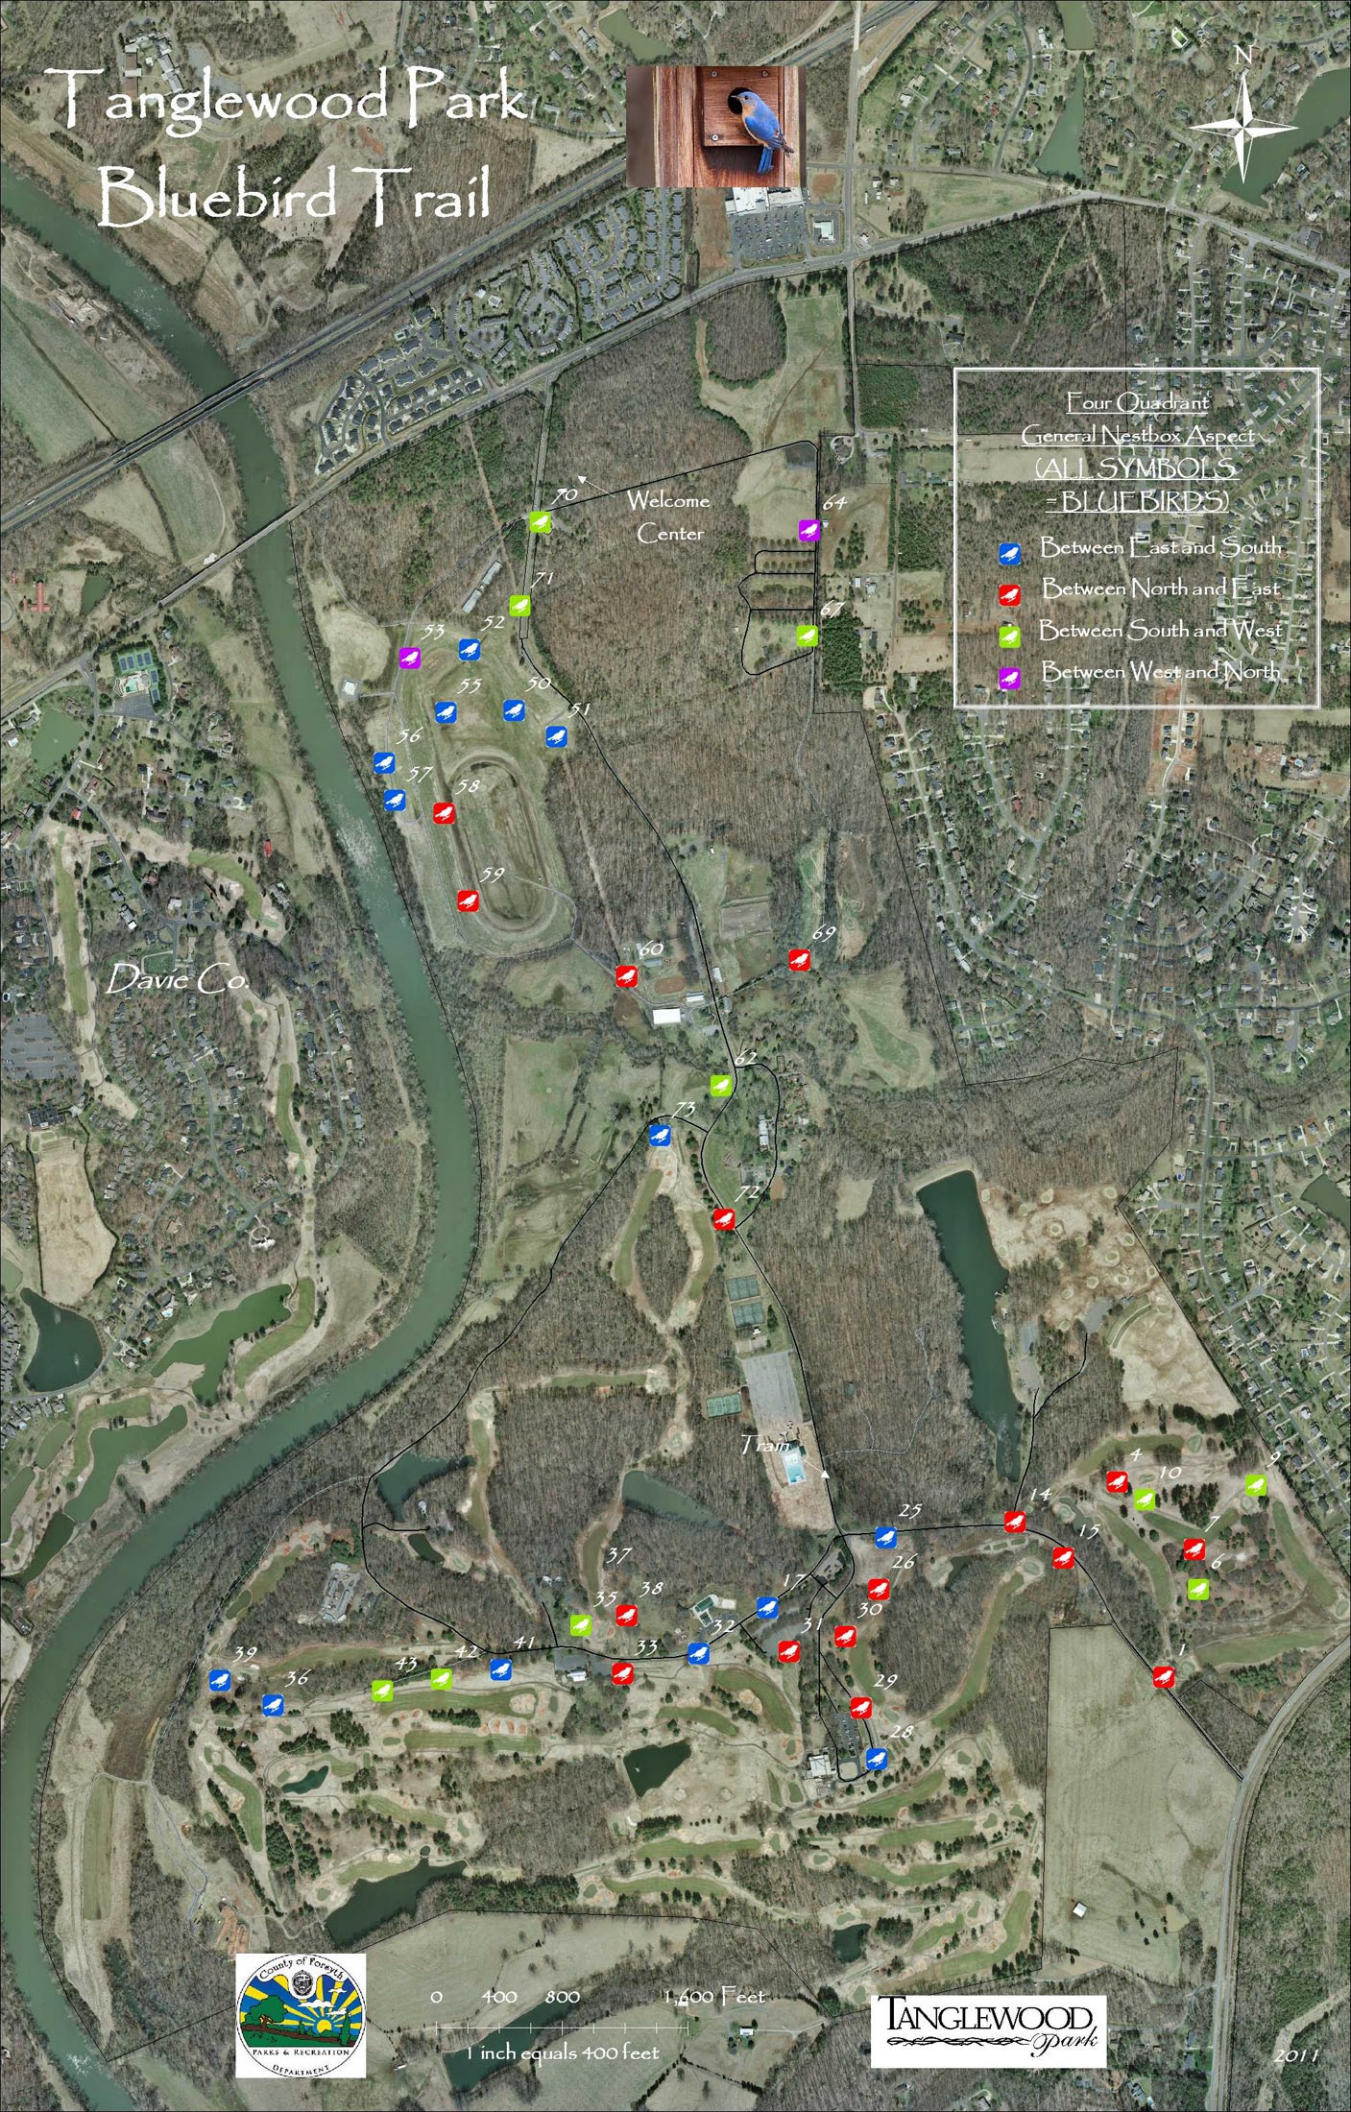

Tanglewood Park Bluebird Trail

Four Quadrant
General Nestbox Aspect
(ALL SYMBOLS
= BLUEBIRDS)

-  Between East and South
-  Between North and East
-  Between South and West
-  Between West and North

Davie Co.

Welcome Center

Tram

0 400 800 1,600 Feet

1 inch equals 400 feet